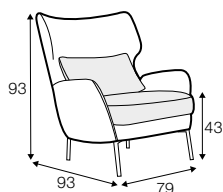

Alex

UPHOLSTERY

fabric

leather

COMFOTS

STD standard

COVERS

FC fixed

armchair