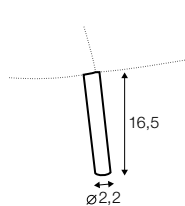

pillow

extra dimensions

depth of
armchair seat

depth of
sofa seat

legs

no. 160
metal chrome,
painted black, grey
or brass gold
and brushed steel
front: armchair,
footstool, sofa

no. 160A
metal chrome,
painted black, grey
or brass gold
and brushed steel
back: armchair,
footstool