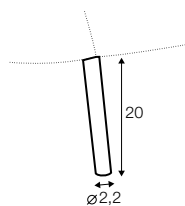

pillow

extra dimensions

depth of
armchair seat

depth of
sofa seat

legs

no. 160
metal chrome,
painted black, grey
or brass gold
and brushed steel
front: armchair,
footstool, sofa

no. 160A
metal chrome,
painted black, grey
or brass gold
and brushed steel
back: armchair,
footstool