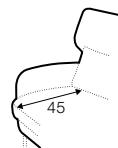

pillow

extra dimensions

depth of
armchair seat

depth of
sofa seat

legs

no. 160
metal chrome,
painted black, grey
or brass gold
and brushed steel
front: armchair,
footstool, sofa

no. 160A
metal chrome,
painted black, grey
or brass gold
and brushed steel
back: armchair,
footstool