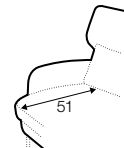

pillow

extra dimensions

depth of
armchair seat

depth of
sofa seat

legs

no. 160
metal chrome,
painted black, grey
or brass gold
and brushed steel
front: armchair,
footstool, sofa

no. 160A
metal chrome,
painted black, grey
or brass gold
and brushed steel
back: armchair,
footstool