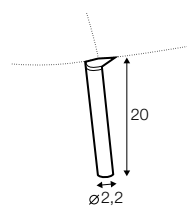

pillow

extra dimensions

depth of
armchair seat

depth of
sofa seat

legs

no. 160
metal chrome,
painted black, grey
or brass gold
and brushed steel
front: armchair,
footstool, sofa

no. 160A
metal chrome,
painted black, grey
or brass gold
and brushed steel
back: armchair,
footstool