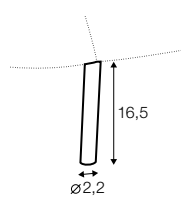

no. 160D
metal chrome,
painted black, grey
or brass gold
and brushed steel
back: sofa