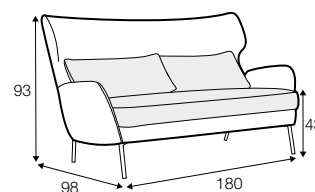

COVERS

FC fixed

armchair

footstool

footstool round

2,5 seater

acesories

armrest protection

pillow

extra dimensions

depth of
armchair seat

depth of
sofa seat

legs

no. 160
metal chrome,
painted black, grey
or brass gold
and brushed steel
front: armchair,
footstool, sofa

no. 160A
metal chrome,
painted black, grey
or brass gold
and brushed steel
back: armchair,
footstool