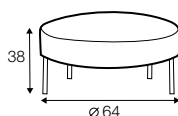

footstool round