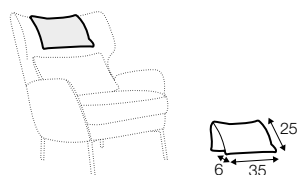

COVERS

FC fixed

armchair

footstool

footstool round

2,5 seater

acesories

armrest protection

pillow

extra dimensions

depth of
armchair seat

depth of
sofa seat

legs

no. 160
metal chrome,
painted black, grey
or brass gold
and brushed steel
front: armchair,
footstool, sofa

no. 160A
metal chrome,
painted black, grey
or brass gold
and brushed steel
back: armchair,
footstool