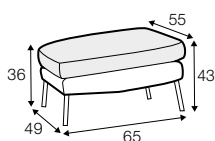

Alex

UPHOLSTERY

fabric

leather

COMFOTS

STD standard

COVERS

FC fixed

footstool

acesories

extra dimensions

legs