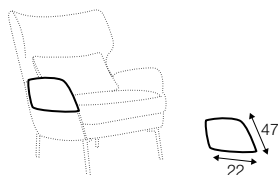

COVERS

FC fixed

armchair

footstool

footstool round

2,5 seater

acesories

armrest protection

pillow

extra dimensions

depth of
armchair seat

depth of
sofa seat

legs

no. 160
metal chrome,
painted black, grey
or brass gold
and brushed steel
front: armchair,
footstool, sofa

no. 160A
metal chrome,
painted black, grey
or brass gold
and brushed steel
back: armchair,
footstool