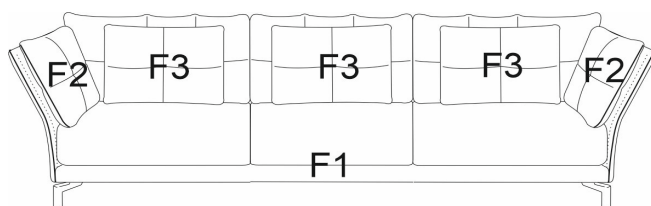

TULIP / designed by Axel Enthoven

**Passe
Partout**[®]

| | PTULIP... | LSA | LSB | LSC | LSD | LSE | STOF | | | | | |
|----------------|-------------|-------|-------|-------|-------|-------|-------|-------|-------|-------|-------|-------|
| | | | | | | | LSF | LSG | LSH | LSI | LSJ | LSK |
| 1-zit | 10S2 | 1.713 | 1.775 | 1.816 | 1.857 | 1.939 | 2.001 | 2.063 | 2.124 | 2.207 | 2.289 | 2.453 |
| 2-zit | 20S2 | 2.579 | 2.669 | 2.730 | 2.790 | 2.911 | 3.001 | 3.092 | 3.182 | 3.303 | 3.424 | 3.665 |
| 2,5-zit | 25S2 | 3.205 | 3.307 | 3.376 | 3.445 | 3.582 | 3.685 | 3.788 | 3.891 | 4.028 | 4.165 | 4.440 |
| 3-zit | 30S2 | 3.433 | 3.552 | 3.632 | 3.712 | 3.871 | 3.991 | 4.111 | 4.231 | 4.390 | 4.550 | 4.869 |
| Poef | POU | 782 | 843 | 883 | 924 | 1.005 | 1.066 | 1.127 | 1.188 | 1.269 | 1.350 | 1.512 |

verkoop BE 15-02-2022

TE KIEZEN OPTIES

| | | |
|-----------|-----------------------|-----------------|
| F1 | main fabric | see fabric list |
| F2 | fabric arm pillows | see fabric list |
| F3 | fabric kidney pillows | see fabric list |